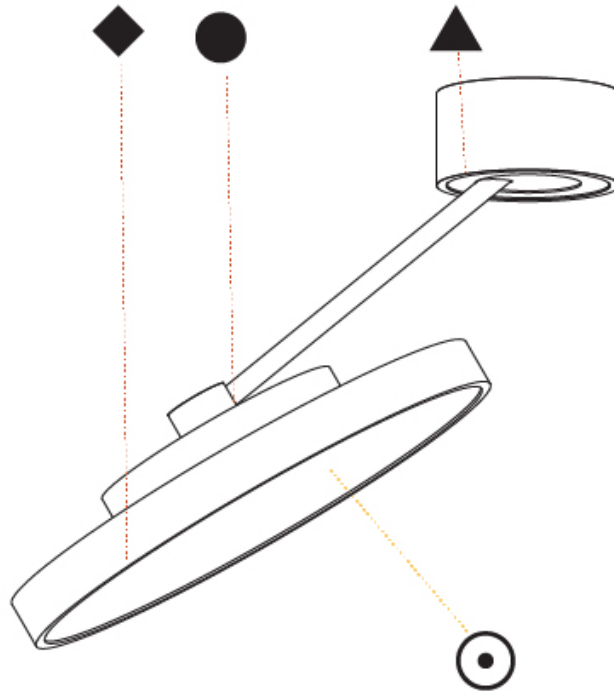

RATINGS AND CERTIFICATIONS

Certified By: Certified for North American Standards
 IP rating: IP20

SIGN DIVA DANCER SUSPENSION

A300039-

PROJECT	_____
TYPE	_____
SPECIFIER	_____
QUANTITY	_____
DATE	_____

A

SIGN DIVA DANCER KORONA SUSPENSION