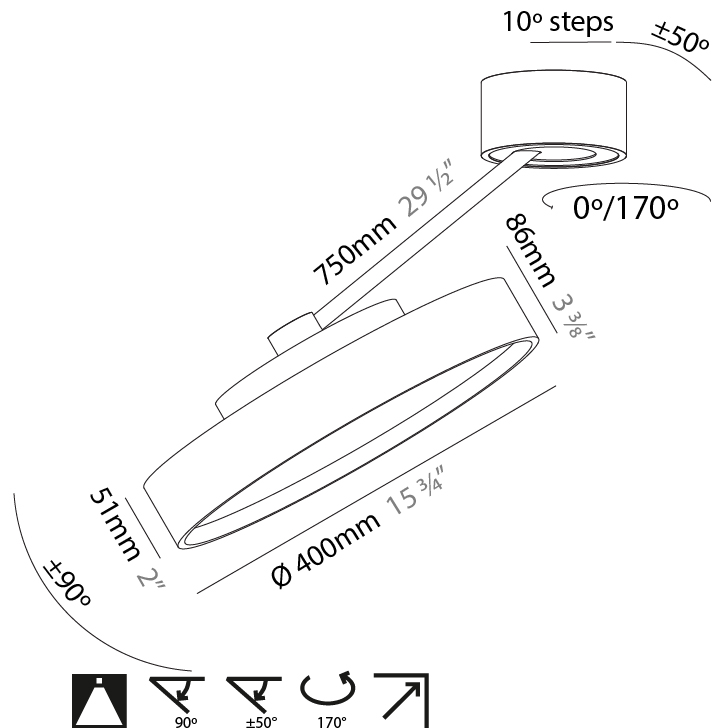

GENERAL

Series: Sign Diva Dancer
Subseries: Sign Diva Dancer Korona
Brand: Prolicht
Division: Architectural
Mounting Type: Suspension
Mounting Location: Ceiling
Subcategory: Pendant

PHYSICAL

Shape: Round
Diameter (mm): 400
Diameter (in): 15 3/4
Height (mm): 870
Depth (mm): 86
Height (in): 34 1/4
Depth (in): 3 3/8
Light Distribution: Adjustable / Direct
Weight (kg): 3.5
Weight (lbs): 7.716

Diffuser: PMMA - Opal / Micro-Prism / Sparkling Secret / Vintage Industrial

Fixture Finish: SSR / BKV / CWI / CRY / HAB / UFT / ITA / RUA / FTG / MYG / LOD / PUS / FRO / FUP / KIA / POP / BLS / SPG / MEY / GOH / GUM / CHC / COM / ABZ / JAG / OBR / MOS / ROR

Fixture Material: Extruded Aluminum / Steel

ELECTRICAL

Lamp Type: LED (Zhaga Standard)
Input Wattage (W): 17.9
Total Output Wattage (W): 16
Dimming: Tri-Mode (Non-Dimming and Phase Dimming (120Vac only) and 0-10V Dimming)
Driver Included: Yes
Driver Location: Integrated
Driver Type: Constant Current - Universal
Driver Class: Class 2
Input Voltage (V): 120 - 277
Constant Current (MA): 500

LED

Color Temperature (*K): 2700 / 3000 / 3500 / 4000
Max. Delivered Lumen (lm): 1870 / 2340 / 2372 / 2420
CRI: >90 CRI
Lamp Life (hrs): 50000

OPTICAL

Adjustability: Rotational Canopy 170°; Tilting Canopy ±50°; Tilting Head ±90°

RATINGS AND CERTIFICATIONS

Certified By: Certified for North American Standards
IP rating: IP20