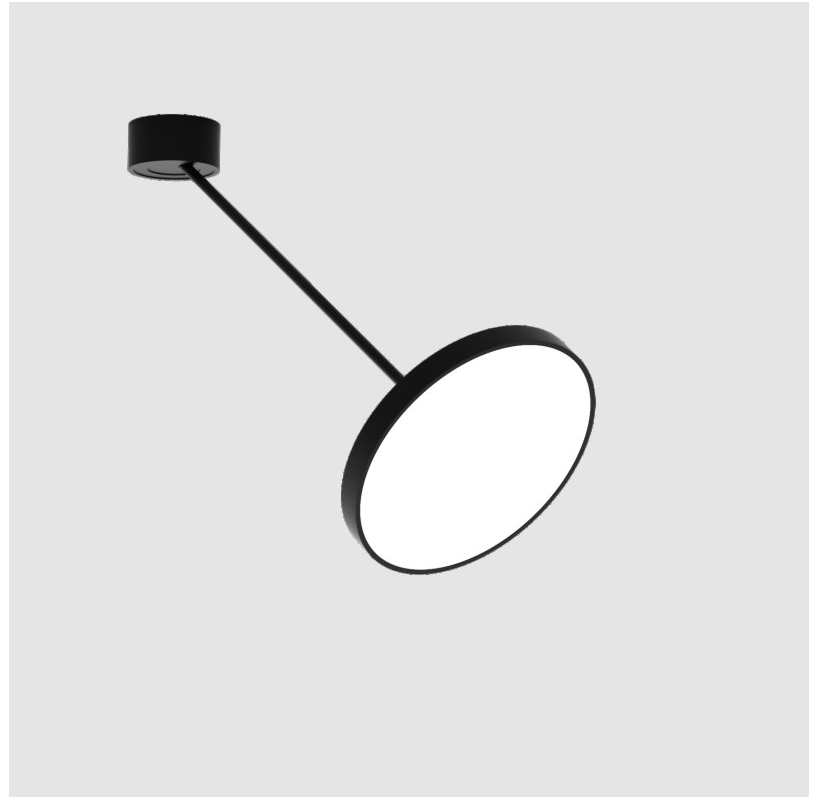

PHYSICAL

Shape: Round
Diameter (mm): 400
Diameter (in): 15 3/4
Height (mm): 72
Height (in): 2 13/16
Max. Overall Height (mm): 870
Max. Overall Height (in): 34 1/4
Extension (mm): 750
Extension (in): 29 1/2
Light Distribution: Adjustable / Direct
Weight (kg): 3.140
Weight (lbs): 6.922
Diffuser: PMMA - Opal / Micro-Prism / Sparkling Secret / Vintage Industrial
Fixture Finish: SSR / BKV / CWI / CRY / HAB / UFT / ITA / RUA / FTG / MYG / LOD / PUS / FRO / FUP / KIA / POP / BLS / SPG / MEY / GOH / GUM / CHC / COM / ABZ / JAG / OBR / MOS / ROR
Fixture Material: Extruded Aluminum / Steel

ELECTRICAL

Lamp Type: LED (Zhaga Standard)
Input Wattage (W): 17
Total Output Wattage (W): 16
Dimming: Tri-Mode (Non-Dimming and Phase Dimming (120Vac only) and 0-10V Dimming)
Driver Included: Yes
Driver Location: Integrated
Driver Type: Constant Current - Universal
Driver Class: Class 2
Input Voltage (V): 120 - 277
Constant Current (MA): 500

LED

Color Temperature (°K): 2700 / 3000 / 3500 / 4000
Max. Delivered Lumen (lm): 1807 / 1943 / 1951 / 1991
Nominal Lumen (lm): 2250 / 2420 / 2430 / 2480
CRI: >90 CRI
Lamp Life (hrs): 50000

OPTICAL

Adjustability: Rotational Canopy 170°; Tilting Canopy ±50°; Tilting Head ±90°

RATINGS AND CERTIFICATIONS

Certified By: Certified for North American Standards
IP rating: IP20