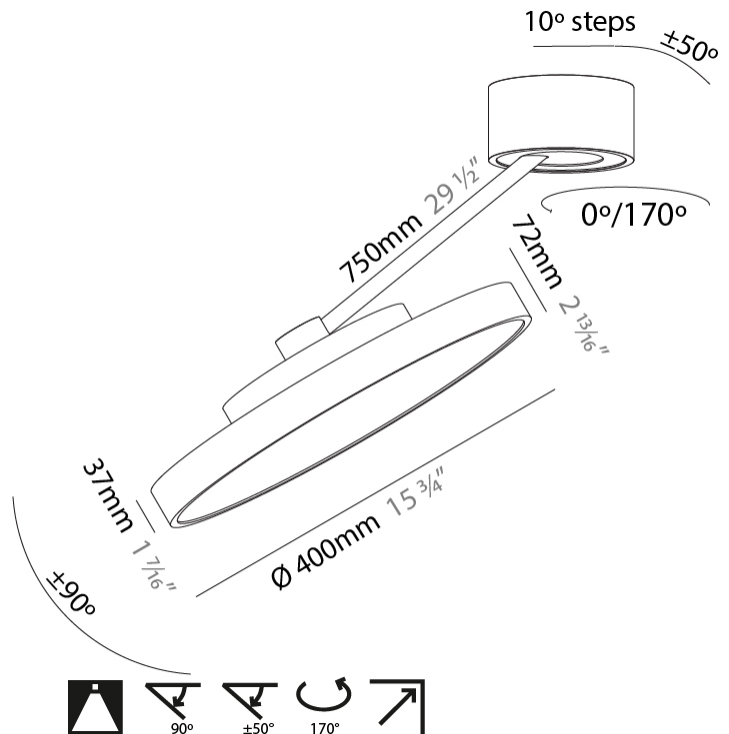

PHYSICAL

Shape: Round
Diameter (mm): 400
Diameter (in): 15 3/4
Height (mm): 72
Height (in): 2 13/16
Max. Overall Height (mm): 870
Max. Overall Height (in): 34 1/4
Extension (mm): 750
Extension (in): 29 1/2
Light Distribution: Adjustable / Direct
Weight (kg): 3.140
Weight (lbs): 6.922
Diffuser: PMMA - Opal / Micro-Prism / Sparkling Secret / Vintage Industrial
Fixture Finish: SSR / BKV / CWI / CRY / HAB / UFT / ITA / RUA / FTG / MYG / LOD / PUS / FRO / FUP / KIA / POP / BLS / SPG / MEY / GOH / GUM / CHC / COM / ABZ / JAG / OBR / MOS / ROR
Fixture Material: Extruded Aluminum / Steel

ELECTRICAL

Lamp Type: LED (Zhaga Standard)
Input Wattage (W): 17
Total Output Wattage (W): 16
Dimming: Tri-Mode (Non-Dimming and Phase Dimming (120Vac only) and 0-10V Dimming)
Driver Included: Yes
Driver Location: Integrated
Driver Type: Constant Current - Universal
Driver Class: Class 2
Input Voltage (V): 120 - 277
Constant Current (MA): 500

LED

Color Temperature (°K): 2700 / 3000 / 3500 / 4000
Max. Delivered Lumen (lm): 1807 / 1943 / 1951 / 1991
Nominal Lumen (lm): 2250 / 2420 / 2430 / 2480
CRI: >90 CRI
Lamp Life (hrs): 50000

OPTICAL

Adjustability: Rotational Canopy 170°; Tilting Canopy ±50°; Tilting Head ±90°

RATINGS AND CERTIFICATIONS

Certified By: Certified for North American Standards
IP rating: IP20